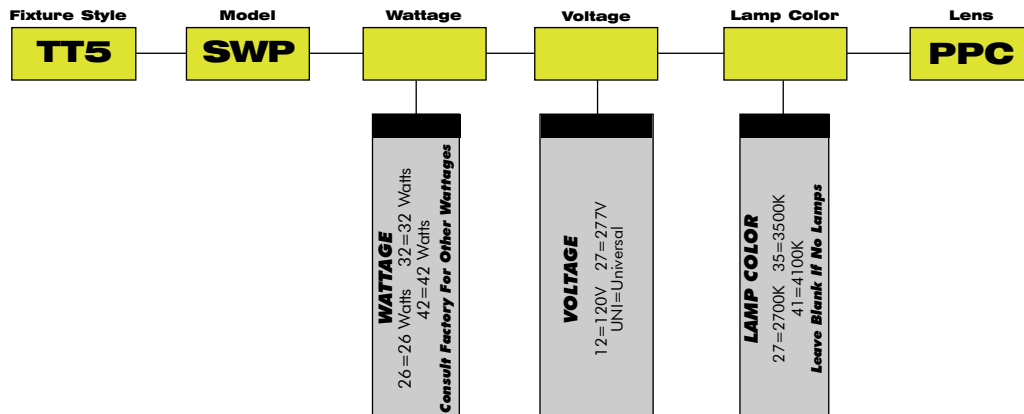

ORDERING GUIDE

BRINGING YOU OUT OF THE DARK AGES!

AEI LIGHTING INC.
1113 West Birchwood Avenue
Mesa, AZ 85210
TEL 480.733.6594
FAX 480.733.6596
WEB www.aeilighting.com

Project Name _____ Fixture Type _____
Catalog # _____ Quantity _____