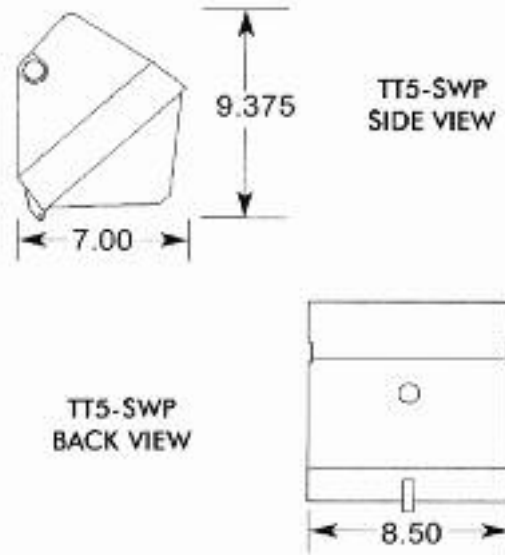

*Dimensions are subject to change without notice. Consult factory for details.

ADVANCED ENERGY IDEAS, INC.

TT5-SWP