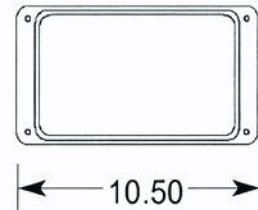

### DIMENSIONS

TT5-DLWP FRONT VIEW

\*Dimensions are subject to change without notice. Consult factory for details.