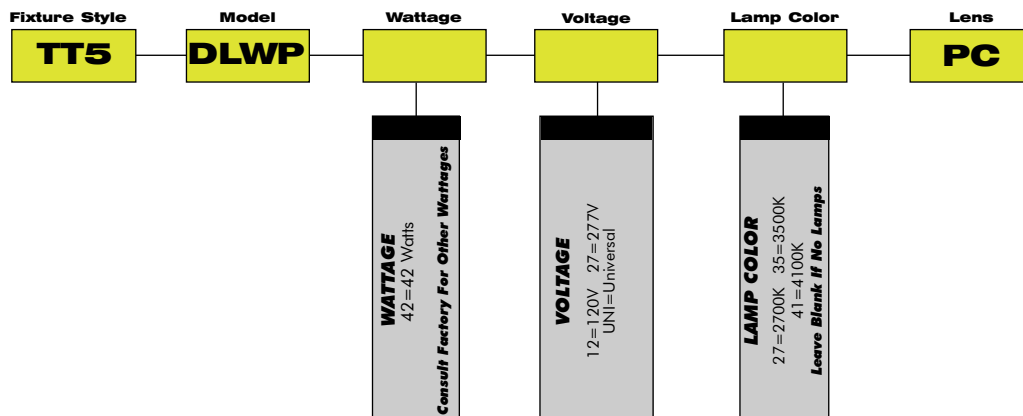

ORDERING GUIDE

BRINGING YOU OUT OF THE DARK AGES!

AEI LIGHTING INC.
1113 West Birchwood Avenue
Mesa, AZ 85210
TEL 480.733.6594
FAX 480.733.6596
WEB www.aeilighting.com

Project Name _____ Fixture Type _____
Catalog # _____ Quantity _____