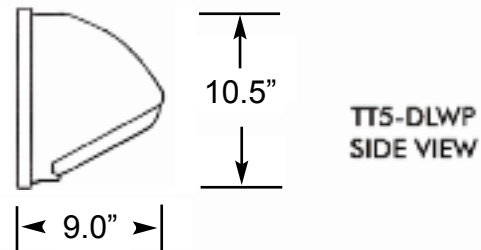

SPECIFICATIONS

The TT5-DLWP has a one-piece heavy duty, die-cast aluminum body with a silicone gasket weather seal. The TT5-DLWP also has a vandal resistant, injection molded clear polycarbonate top cover with clear polycarbonate lens.

The design of the DLWP enables simple installation.

THE TT5-DLWP FLOODLIGHT

DIMENSIONS

*Dimensions are subject to change without notice. Consult factory for details.

ADVANCED ENERGY IDEAS, INC.

TT5-DLWP

ORDERING GUIDE