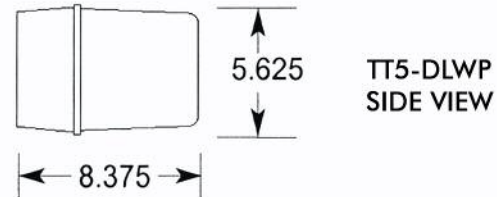

### DIMENSIONS

TT5-DLWP FRONT VIEW

\*Dimensions are subject to change without notice. Consult factory for details.