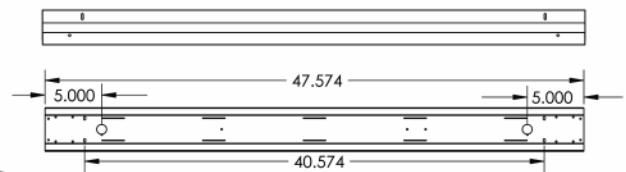

DIMENSIONS

T5MX-4FT-154 254

T5MX INTERNAL VIEW

	Length	Width	Height
T5MX-4FT-154	48.0"	3.85"	3.80"
T5MX-8FT-254	96.0"	3.85"	3.80"

INSTALLATION DIAGRAM

*Dimensions are subject to change without notice. Consult factory for details.