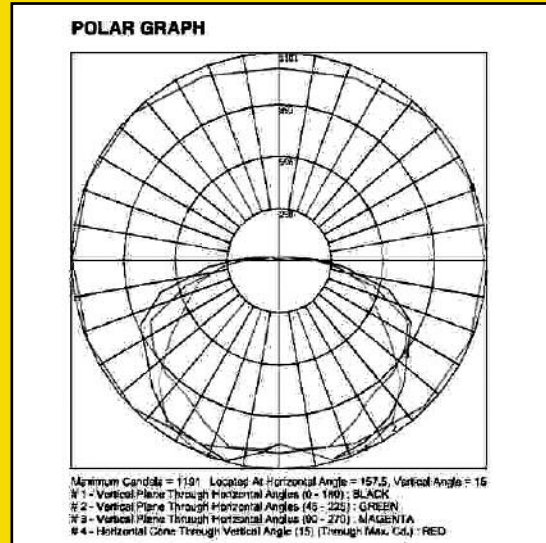

Dimensions

Photometric Data

Specifications

Lamp	Wattage	Lumens (Lm)	CRI	CCT	Rated Life (Hours)
GSM	80, 120 or 150	Ask AEI	90	5,000	100,000

Input Power (W)	Input Voltage (V)	Input Current (A)	Input Frequency (Hz)	Power Factor (PF)	Operating Temp (F)	THD%
80, 120, 150	210-277	Ask AEI	Ask AEI	>.95	-5 - 120	<10