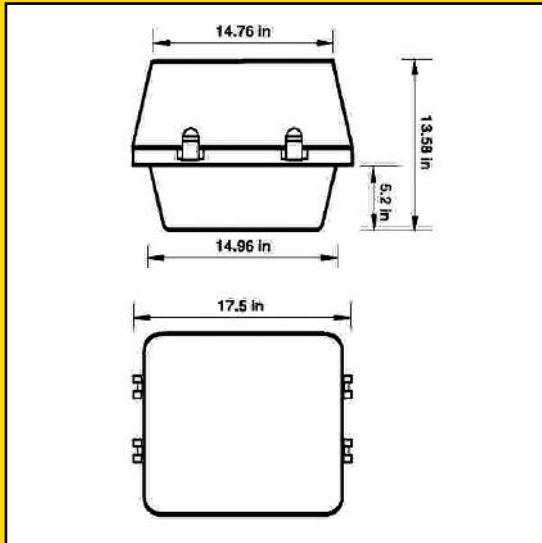

Dimensions