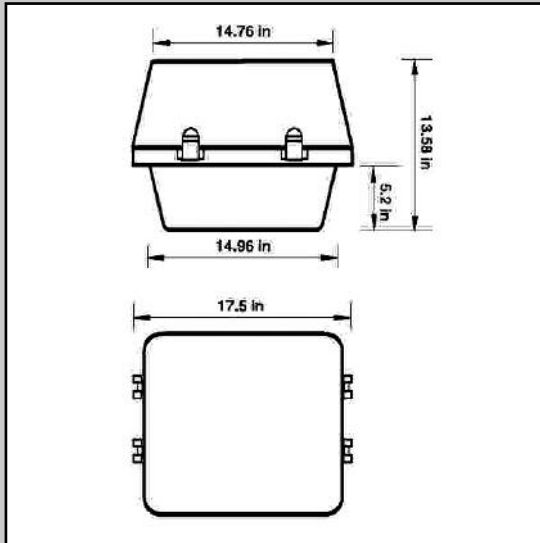

PHOTO CELL

PC=Photo Cell
Consult Factory For More Options

OTHER

Consult Factory For Custom
Applications and Ordering Number

Project Name _____ Fixture Type _____

Catalog # _____ Quantity _____

AEI LIGHTING . . . BRINGING YOU OUT OF THE DARK AGES!

GAS STATION MAX

80-, 120- & 150-WATT INDUCTION LIGHTING FIXTURE

Dimensions

Photometric Data

Specifications

Lamp	Wattage	Lumens (Lm)	CRI	CCT	Rated Life (Hours)
GSM	80, 120 or 150	Ask AEI	90	5,000	100,000

Input Power (W)	Input Voltage (V)	Input Current (A)	Input Frequency (Hz)	Power Factor (PF)	Operating Temp (F)	THD%
80, 120, 150	210-277	Ask AEI	Ask AEI	>.95	-5 - 120	<10