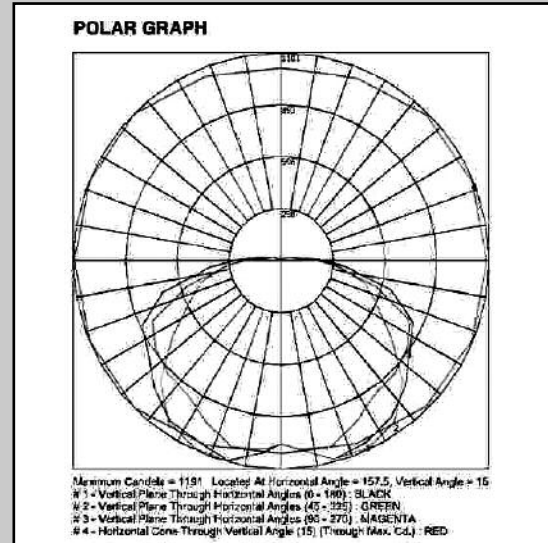

GAS STATION MAX

80-, 120- & 150-WATT INDUCTION LIGHTING FIXTURE

Dimensions

Photometric Data

Specifications

Lamp	Wattage	Lumens (Lm)	CRI	CCT	Rated Life (Hours)
GSM	80, 120 or 150	Ask AEI	90	5,000	100,000

Input Power (W)	Input Voltage (V)	Input Current (A)	Input Frequency (Hz)	Power Factor (PF)	Operating Temp (F)	THD%
80, 120, 150	210-277	Ask AEI	Ask AEI	>.95	-5 - 120	<10