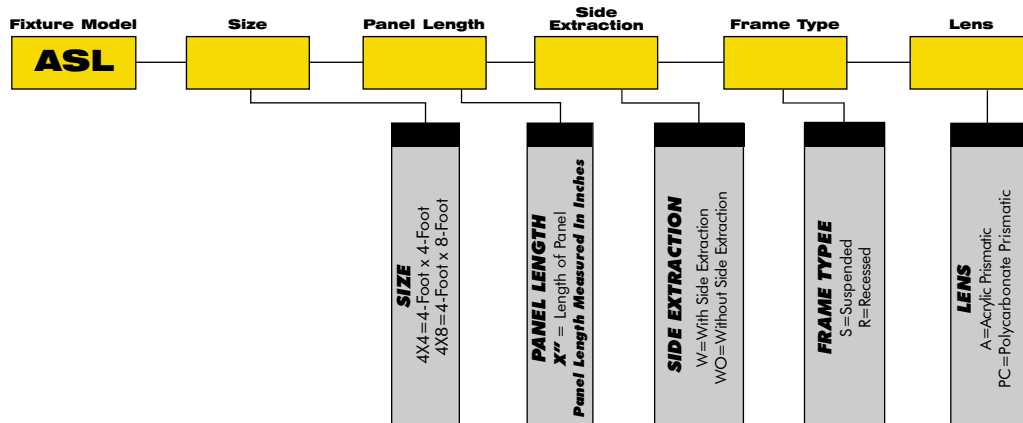

DIMENSIONS

INSTALLATION DIAGRAM

Note: Cross-section shown is standard, 4'x4' suspended frame. Size of opening may vary with different installations. Standard length of the skylight is 48". Custom lengths may be specified when needed. Consult AEL factory for more details.

SPECIFICATIONS

SPECIFICATIONS: - Panel is .50" foam board with white plastic laminate on outside of panel and .020 95% specular material on the inside of panel.

BOTTOM LENS: Lens is .1875 acrylic or polycarbonate prismatic.

TOP DOME: Dome is high-impact clear acrylic double dome with extruded aluminum frame.

ORDERING GUIDE

BRINGING YOU OUT OF THE DARK AGES!

CONSULT
AELighting.com
for
Photometric
Information
On This
Fixture

AEI LIGHTING INC.
1113 West Birchwood Avenue
Mesa, AZ 85210
TEL 480.733.6594
FAX 480.733.6596
WEB www.aeilighting.com